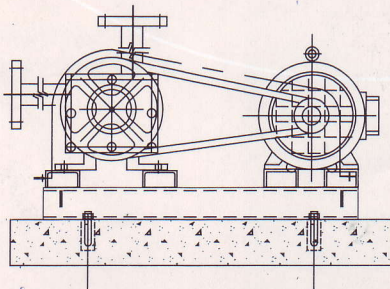

Rotary Vane Pump

SPECIAL FEATURES

- ▶ High suction lift
- ▶ Over comes vapour locks of petroleum line.
- ▶ Suitable for pumping volatile liquids such as petrol, kerosene, diesel, thinner and solvents. And it is also suitable for pumping furnace oil, LDO, Lube oil and similar viscous liquids.
- ▶ Provided with mechanical seals for zero leakage.
- ▶ Driving shaft supported by heavy duty bearings on both ends.
- ▶ Pumps are self priming type lift liquid within few seconds.
- ▶ Capacity 30 LPM to 1500 LPM.
- ▶ Pressure upto 10 kg./cm²
- ▶ Provided with relief valve to protect pump and motor from excessive pressure.
- ▶ MOC - available in CI, SS 304, SS 316